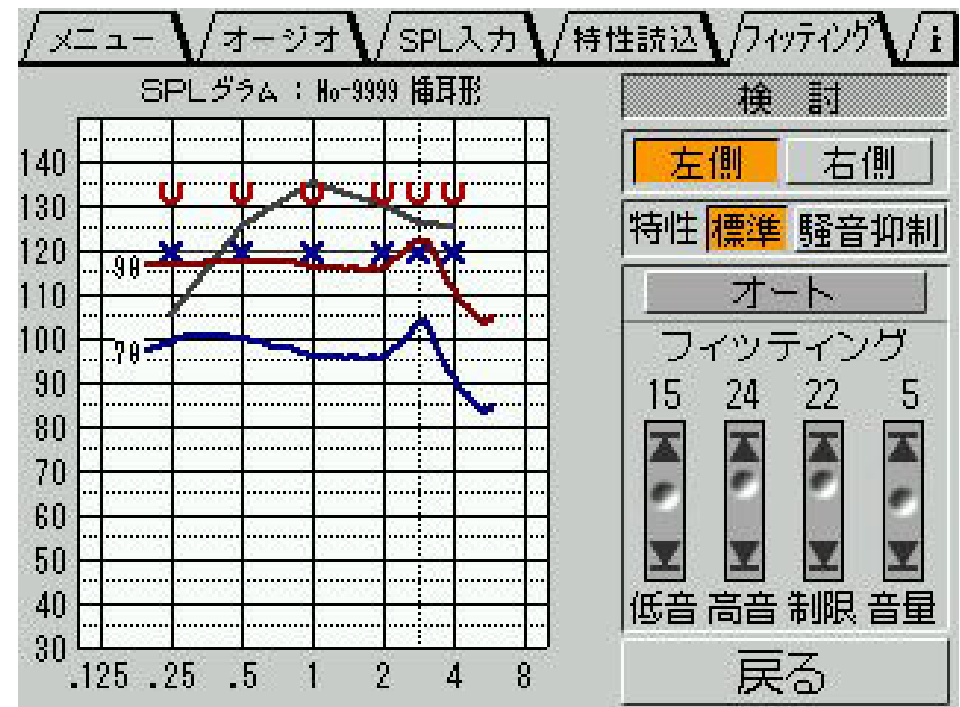

Sharp Zaurus PDA Series – Introduction

Professional applications

Corticon Col-Fit – Hearing aid adjustment tool